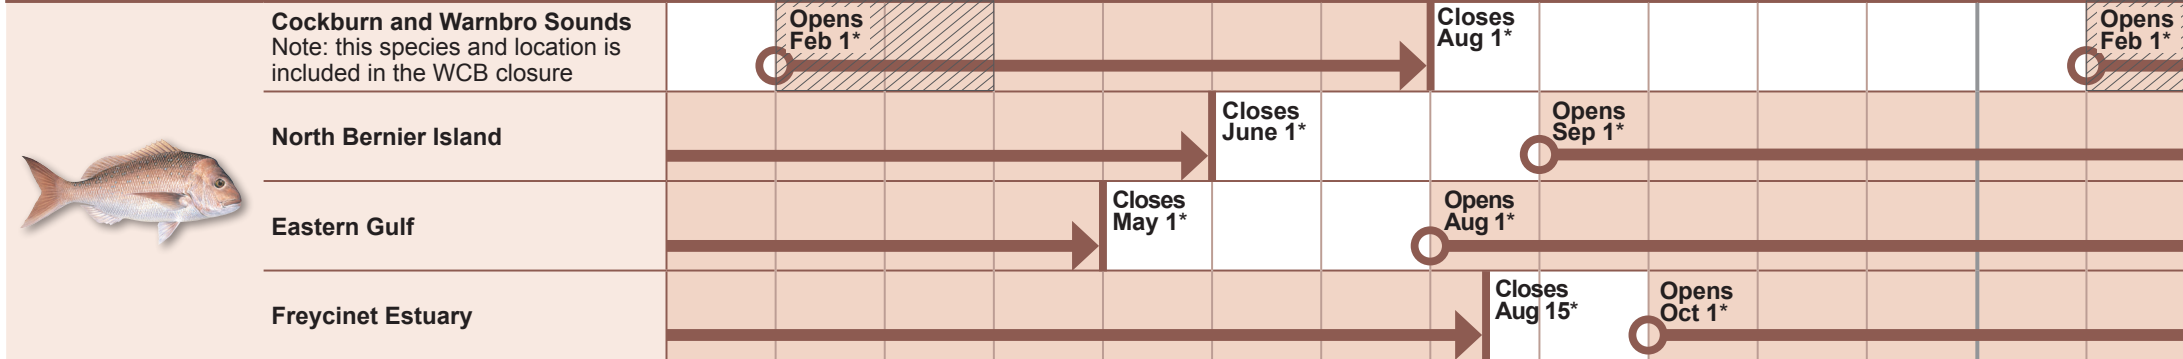

Recreational fishing seasons 2023

2023

2024

JAN FEB MAR APR MAY JUN JULY AUG SEPT OCT NOV DEC JAN FEB

West Coast Demersal Species

Baldchin groper - spawning closure

Pink snapper - spawning closures

Blue swimmer crab

Marron

Abalone and urchin

Fishing permitted during solid coloured blocks

* inclusive  Closed as part of the WCB closure

Accurate as of February 2023. This calendar will be updated annually. For the most up-to-date information, visit: rules.fish.wa.gov.au