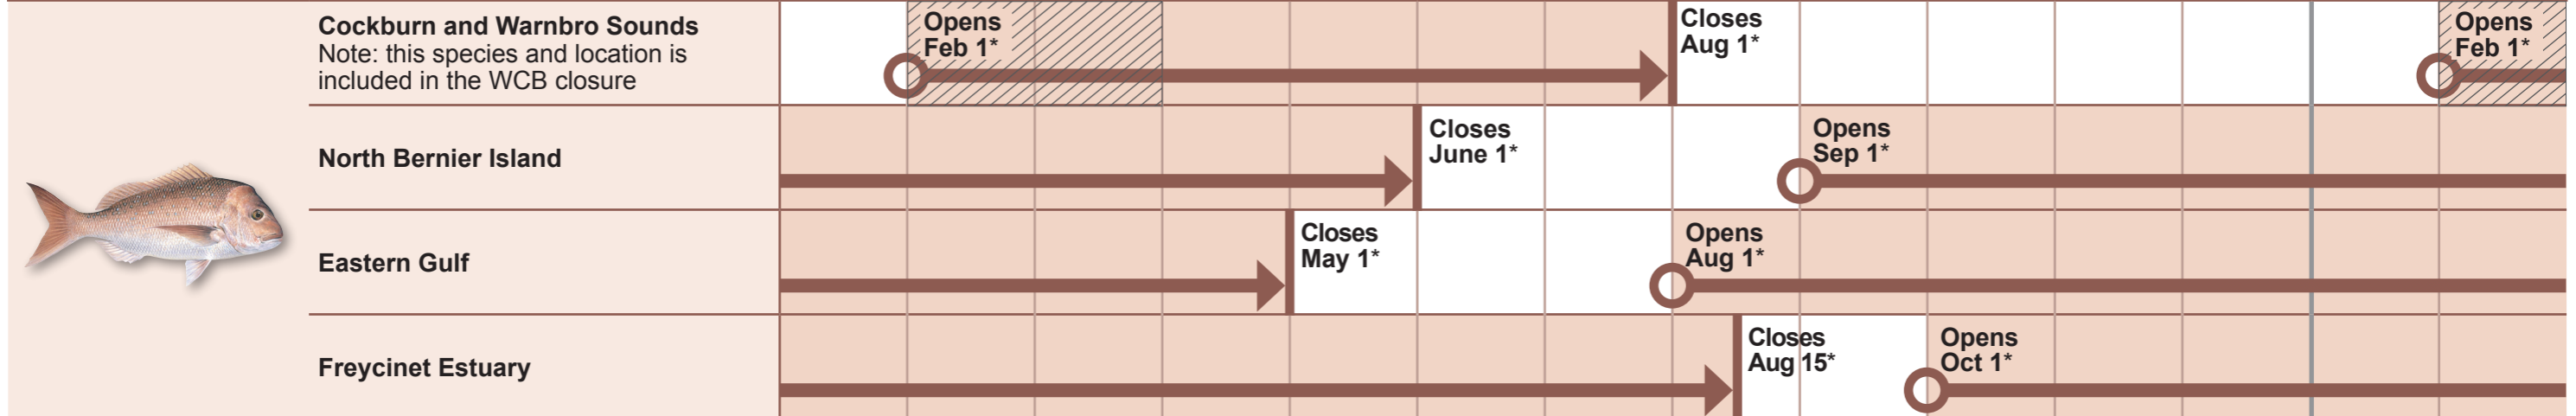

Recreational fishing seasons 2023

2023

2024

JAN FEB MAR APR MAY JUN JULY AUG SEPT OCT NOV DEC | JAN FEB

West Coast Demersal Species

Baldchin groper - spawning closure

Pink snapper - spawning closures

Blue swimmer crab

Marron

Abalone and urchin

Fishing permitted during solid coloured blocks

* inclusive  Closed as part of the WCB closure

Accurate as of February 2023. This calendar will be updated annually. For the most up-to-date information, visit: