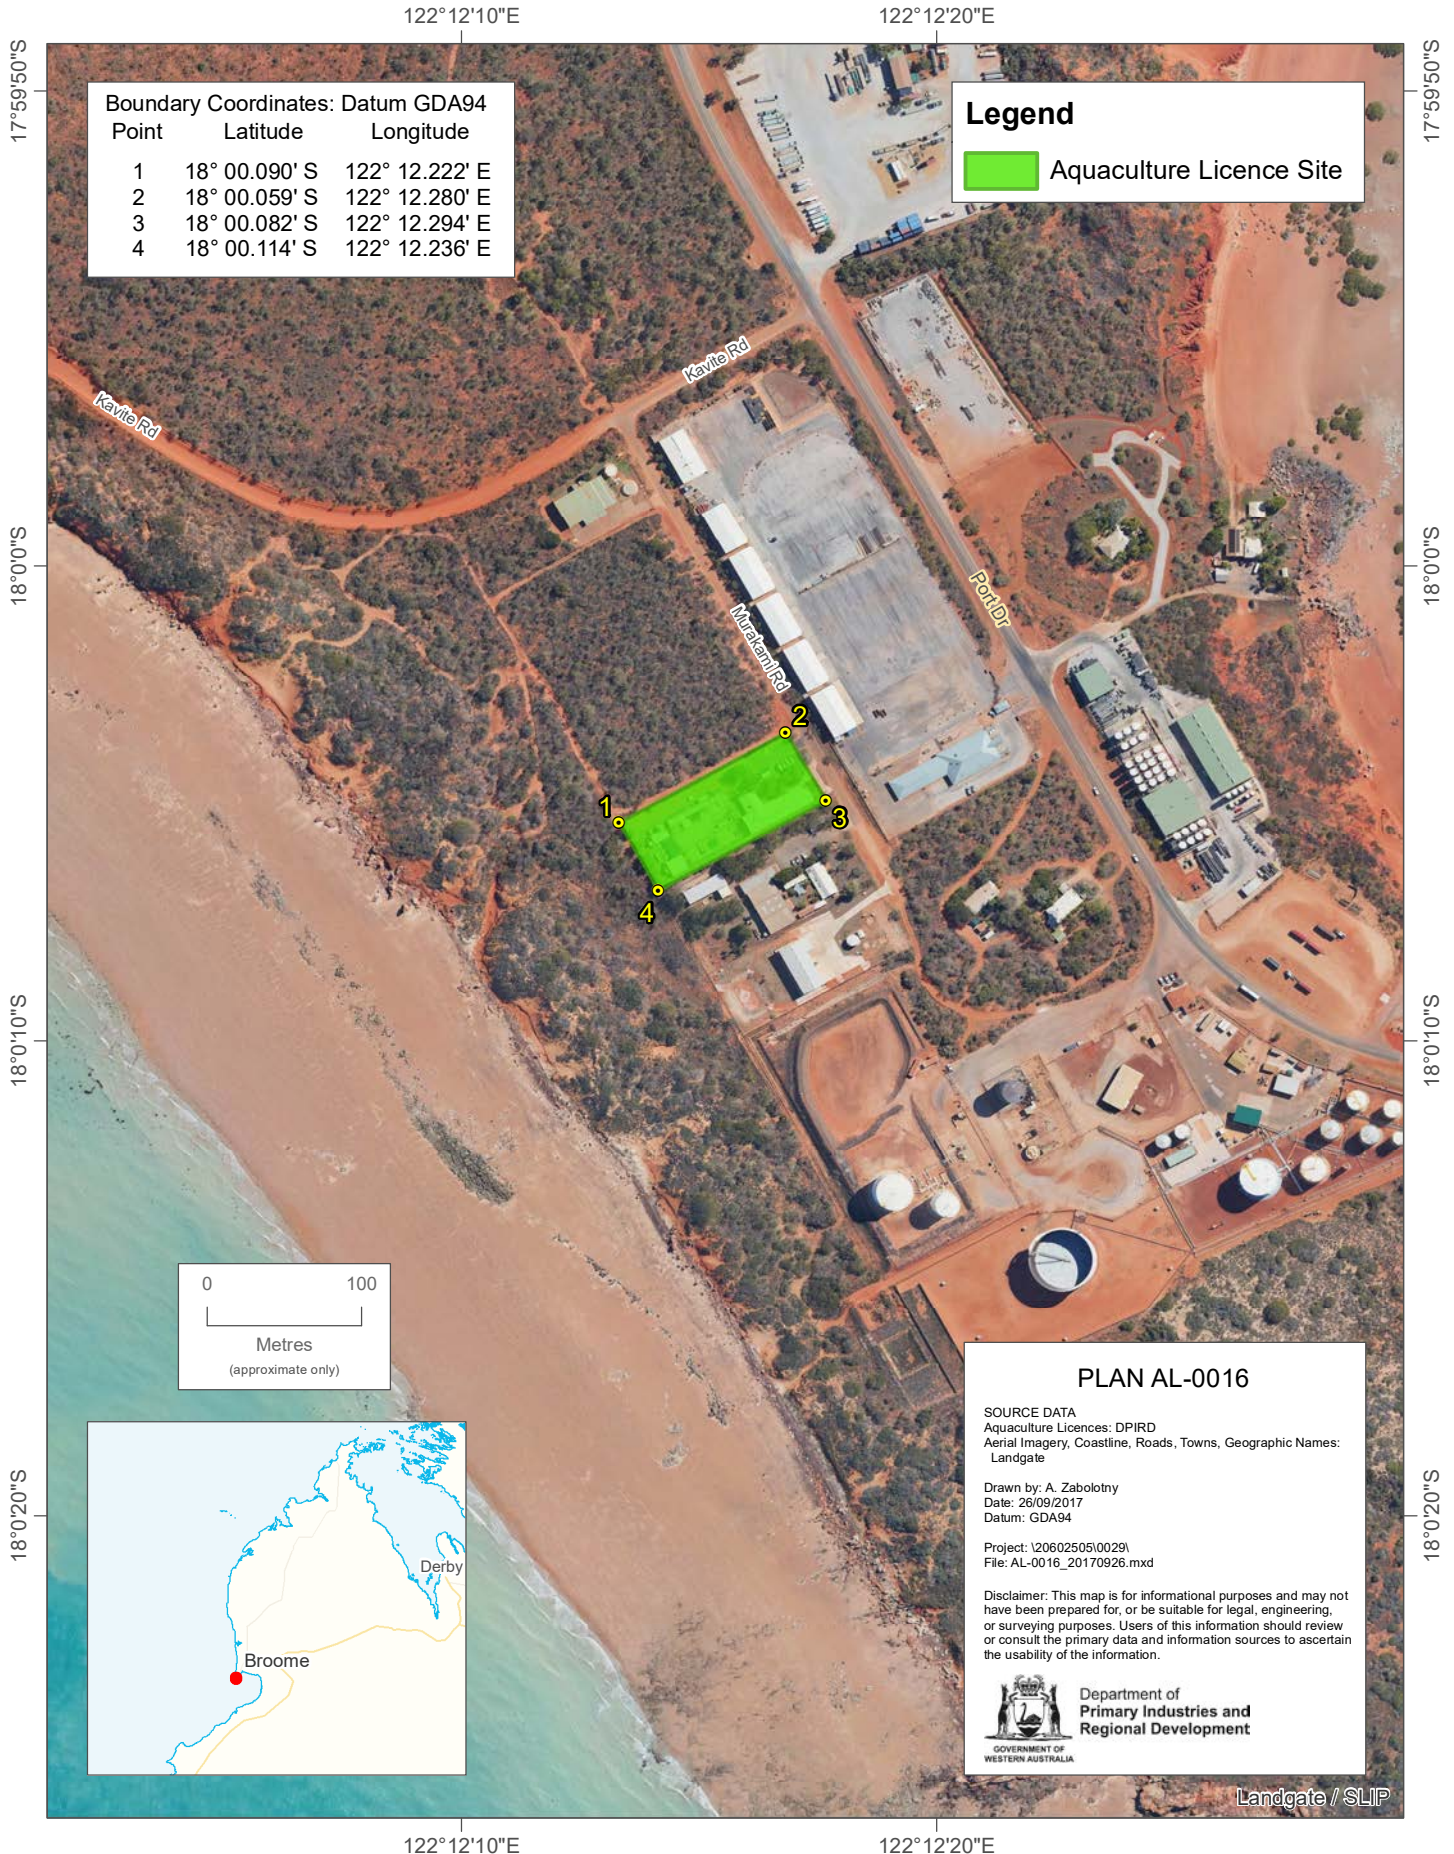

LOT 6, BTAP, BROOME BROOME HATCHERIES PTY LTD AQUACULTURE LICENCE - SITE PLAN

ALL THAT PORTION OF TERRITORIAL LAND WITHIN THE BOUNDARY DESCRIBED AND COLOURED GREEN ON THE PLAN BELOW COMPRISING A TOTAL AREA OF 0.597 HECTARES

Boundary Coordinates: Datum GDA94

Point	Latitude	Longitude
1	18° 00.090' S	122° 12.222' E
2	18° 00.059' S	122° 12.280' E
3	18° 00.082' S	122° 12.294' E
4	18° 00.114' S	122° 12.236' E

Legend

Aquaculture Licence Site

PLAN AL-0016

SOURCE DATA
 Aquaculture Licences: DPIRD
 Aerial Imagery, Coastline, Roads, Towns, Geographic Names:
 Landgate

Drawn by: A. Zabolotny
 Date: 26/09/2017
 Datum: GDA94

Project: I20602505\0029\1
 File: AL-0016_20170926.mxd